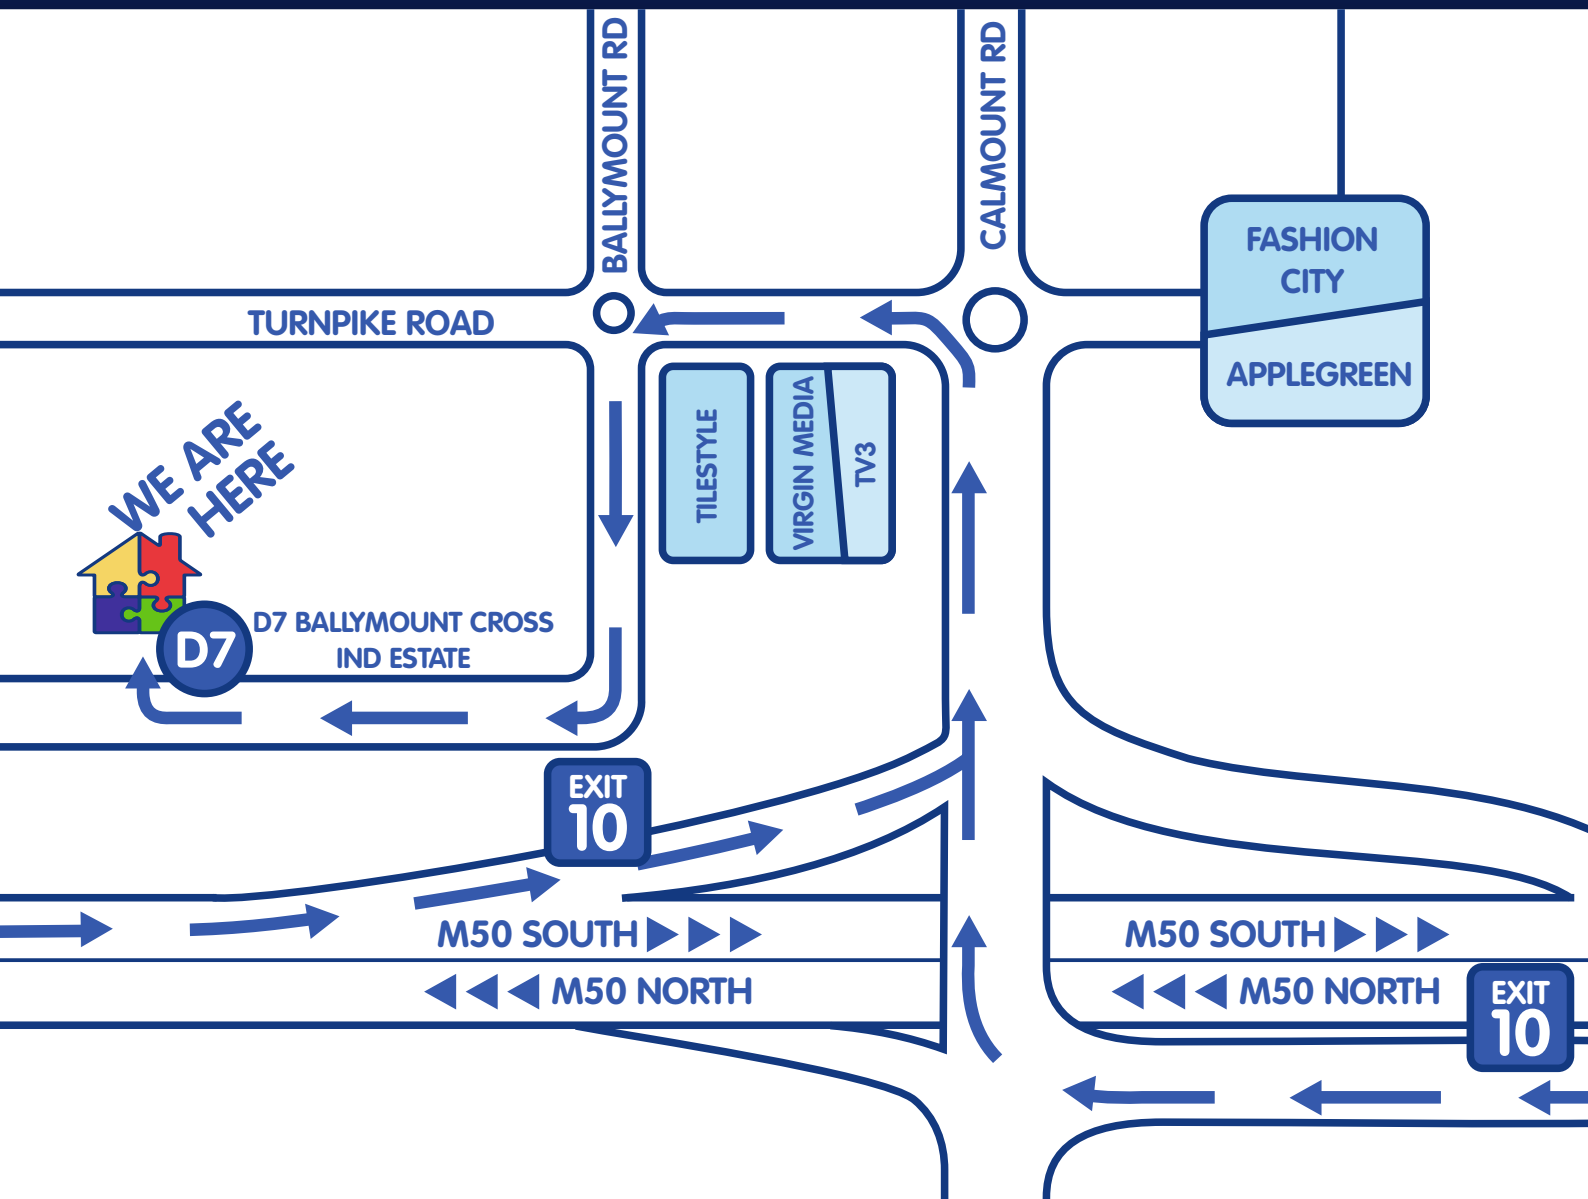

SCHOOLWEAR HOUSE

www.schoolwearhouse.ie

New Improved Store

Monday-Friday 10am to 5pm

Saturday 10am to 4pm

Unit D7

Ballymount Cross Industrial Estate,
Ballymount, Dublin 24